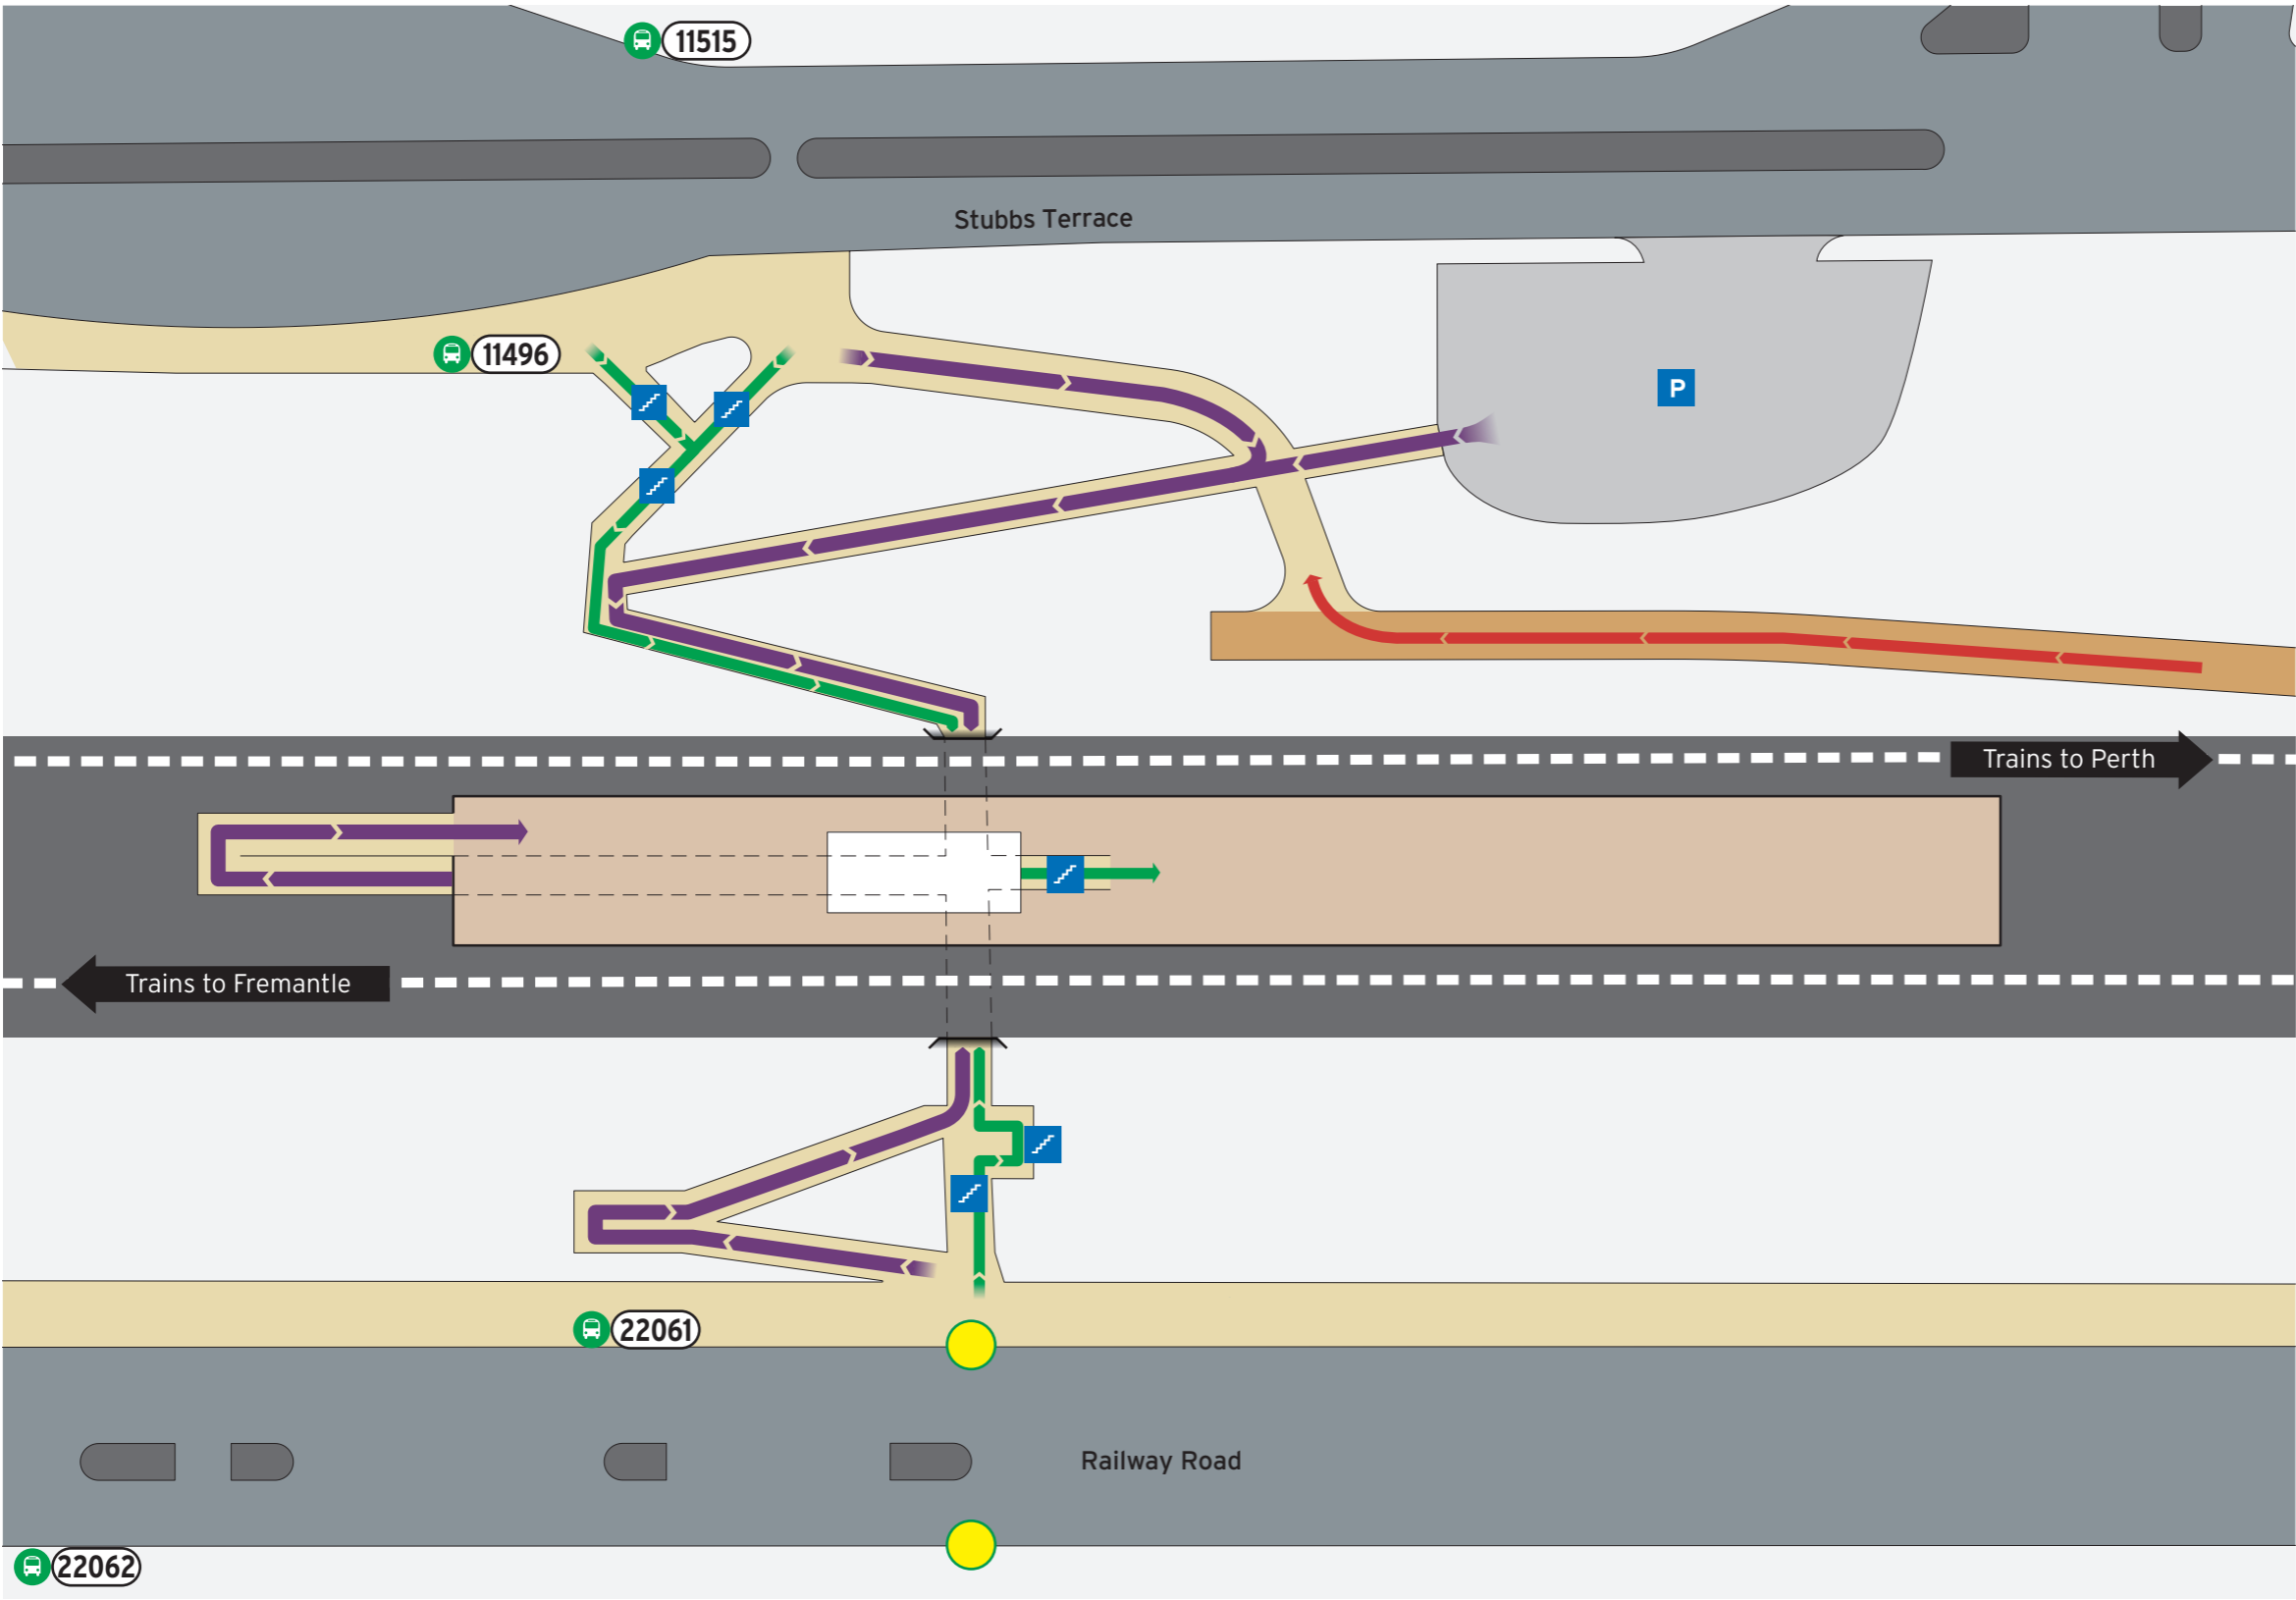

# Shenton Park Station - Access Map 1 of 2 1 of 2 Current as at 20/04/2023

### Bus Stands

Stand	Route
11496	25, 999
11515	998
22061	Train Replacement to Perth 906
22062	Train Replacement to Fremantle 906

## Legend

<p>North Point</p>	<p>Scale</p>	All Access	Bicycle Access	Stairs	Pedestrian Crossing Lights	Transperth Parking	Platforms	Road
		Pedestrian Access	Bus Stand	Pathways	Principal Shared Path	Non-Accessible Area		

This parking charge applies to all vehicles.

For more information on parking your vehicle visit [transperth.wa.gov.au](http://transperth.wa.gov.au)

**Legend**

		Bike Shelter	Bus Stand	ACROD Parking	SmartParker Machine	Pathways	Road	Non-Accessible Area
North Point	Scale	Bike Lockers		Transperth Parking		Platforms	Principal Shared Path	