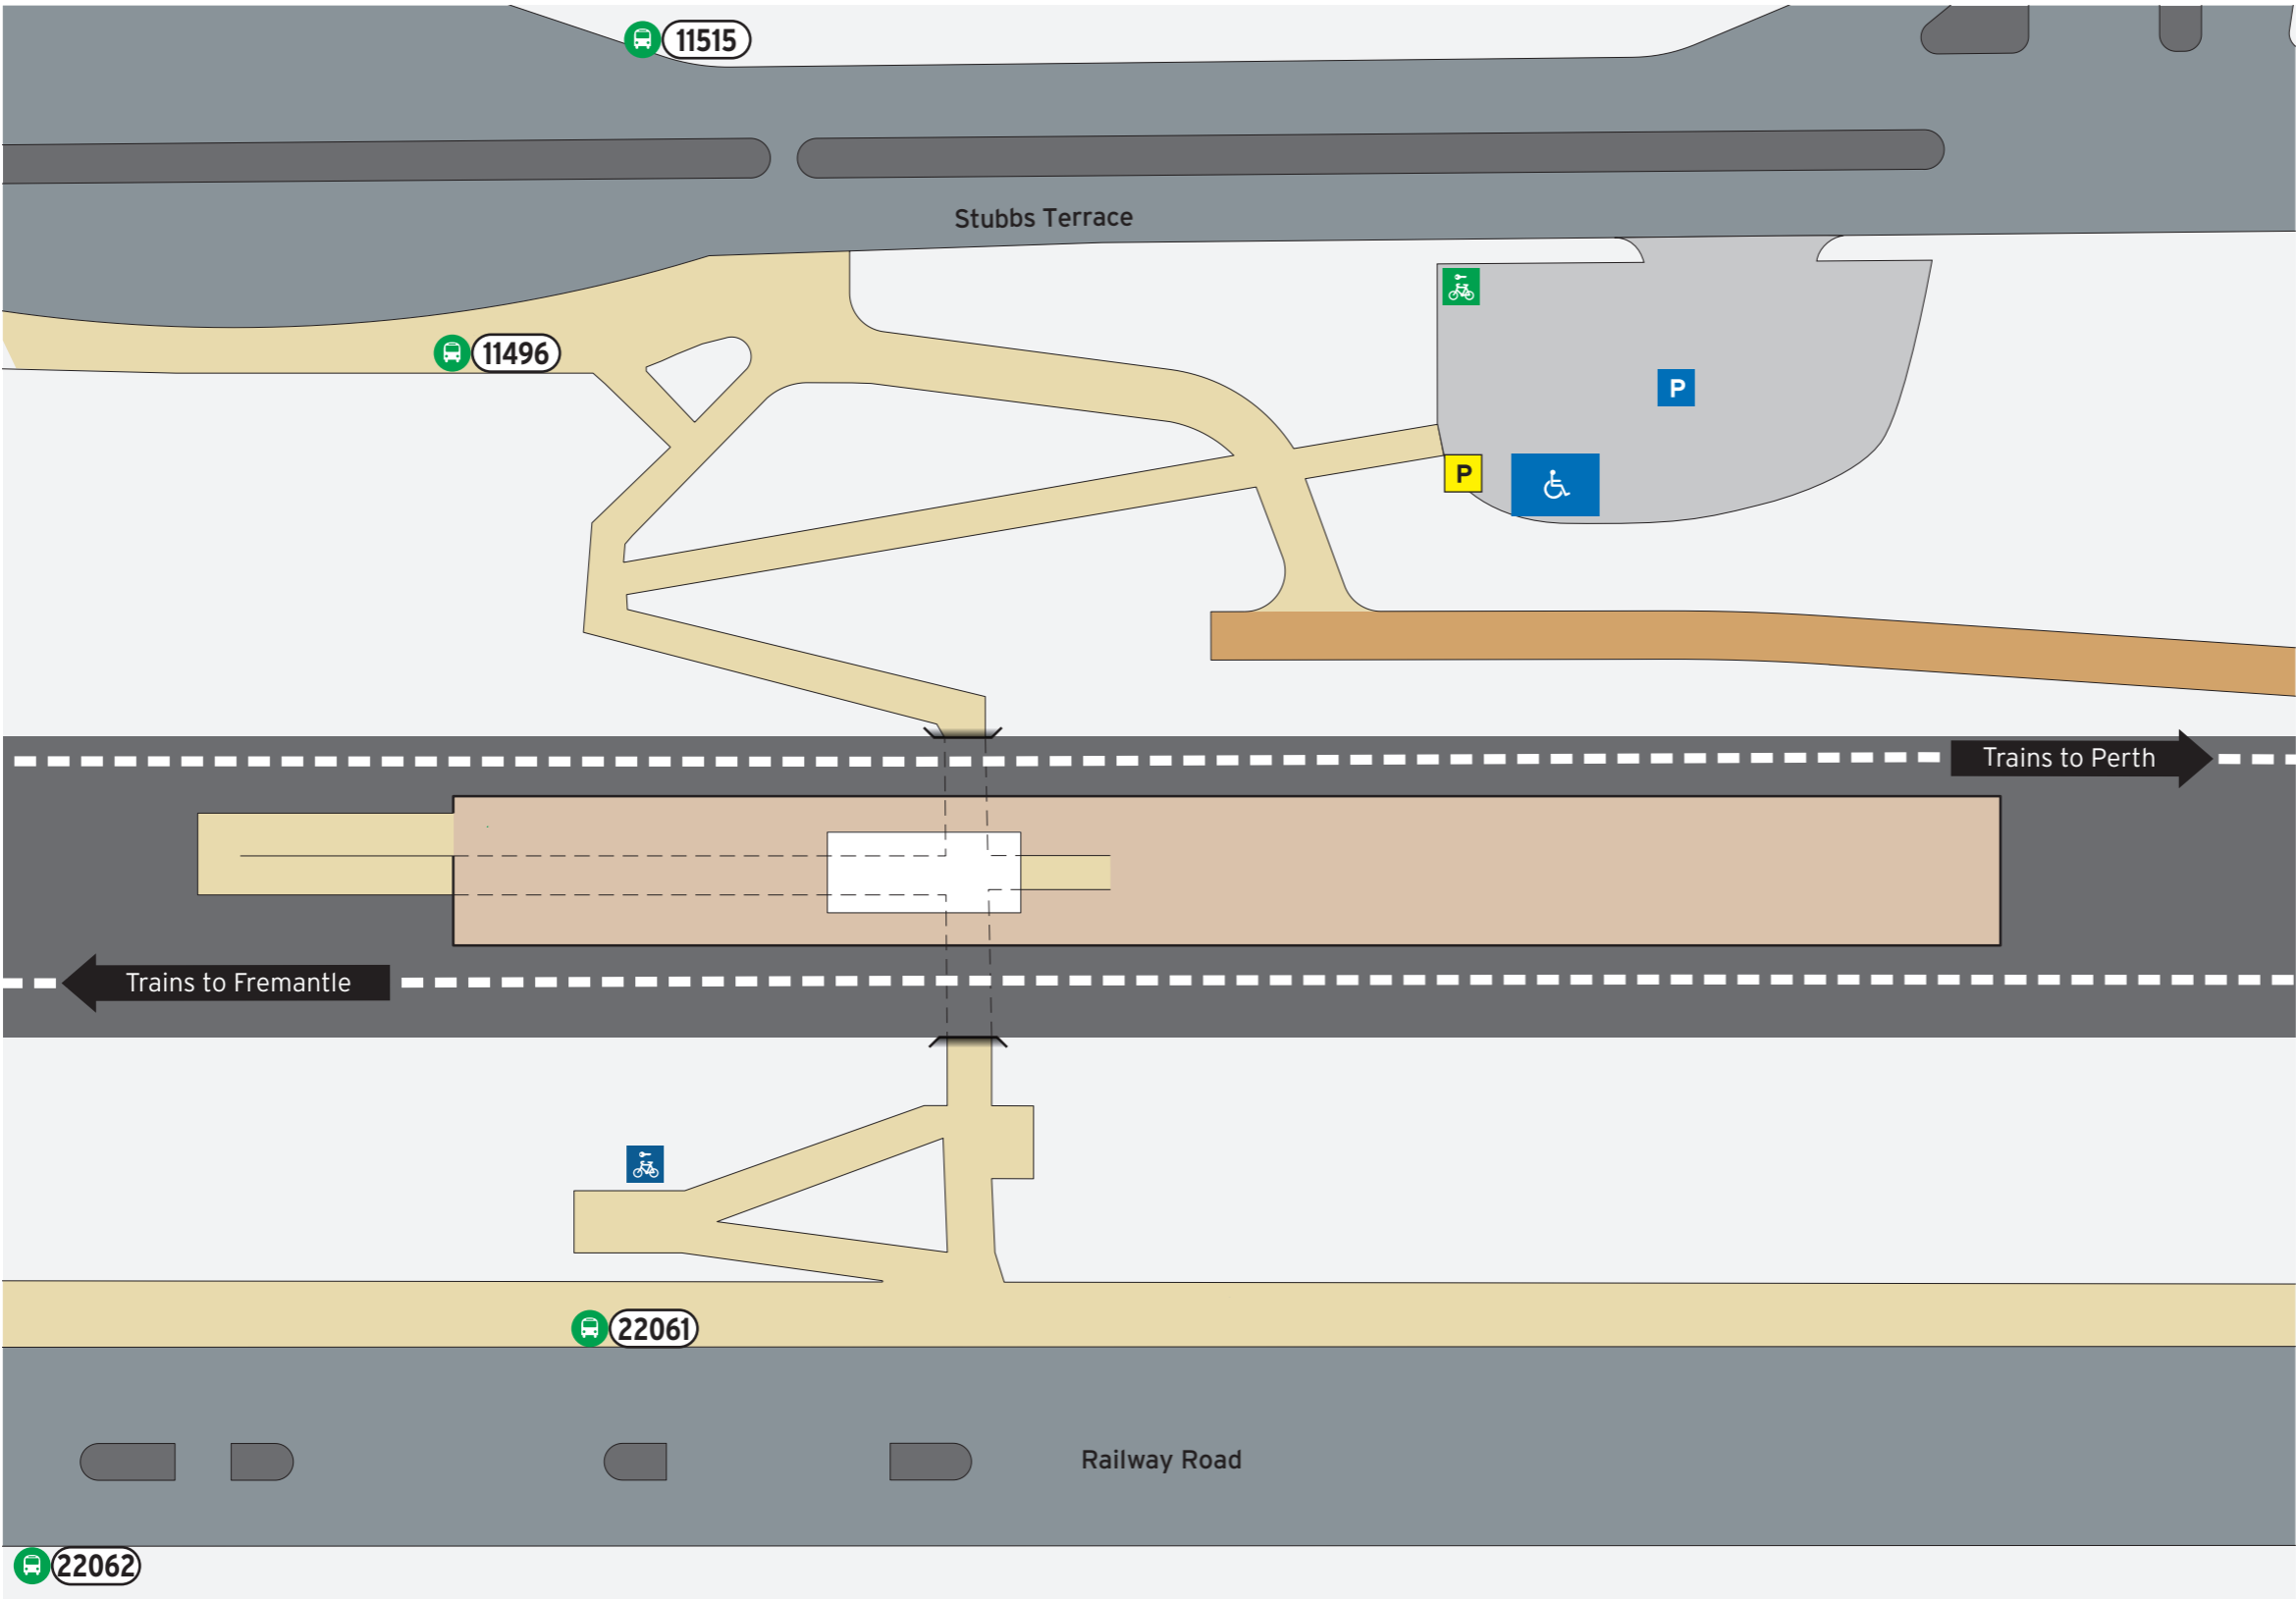

# Shenton Park Station - Access Map 1 of 2 1 of 2 Current as at 20/04/2023

### Bus Stands

Stand	Route
11496	25, 999
11515	998
22061	Train Replacement to Perth 906
22062	Train Replacement to Fremantle 906

## Legend

<p>North Point</p>	<p>Scale</p>	All Access	Bicycle Access	Stairs	Pedestrian Crossing Lights	Transperth Parking	Platforms	Road
		Pedestrian Access	Bus Stand	Pathways	Principal Shared Path	Non-Accessible Area		

This parking charge applies to all vehicles.

For more information on parking your vehicle visit [transperth.wa.gov.au](http://transperth.wa.gov.au)

**Legend**

		Bike Shelter	Bus Stand	ACROD Parking	SmartParker Machine	Pathways	Road	Non-Accessible Area
North Point	Scale	Bike Lockers		Transperth Parking		Platforms	Principal Shared Path	